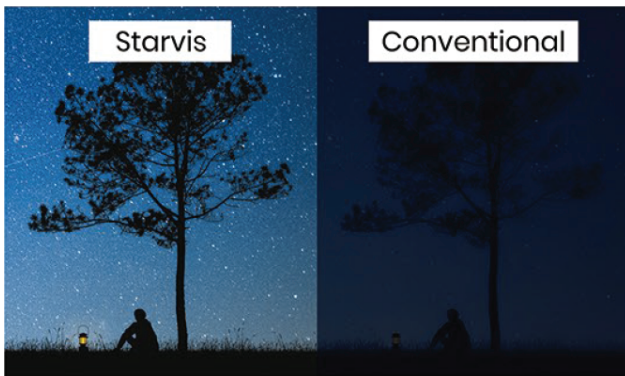

Sony STARIS Sensor

Lite series cameras feature an IMX335 sensor with exclusive image calibration, enabling clear capture in low light.

IR Illuminators Night Vision

50m infrared night vision ensures clear visibility in low or no-light conditions, enhancing 24/7 surveillance.

Smart Analytics

Built-in smart analytics include motion, human, line crossing, privacy masking, and intrusion detection for fast event monitoring.

ONVIF

Supports ONVIF Profile G, S, T.
Reducing integration time and cost while providing flexible cross-brand system applications.